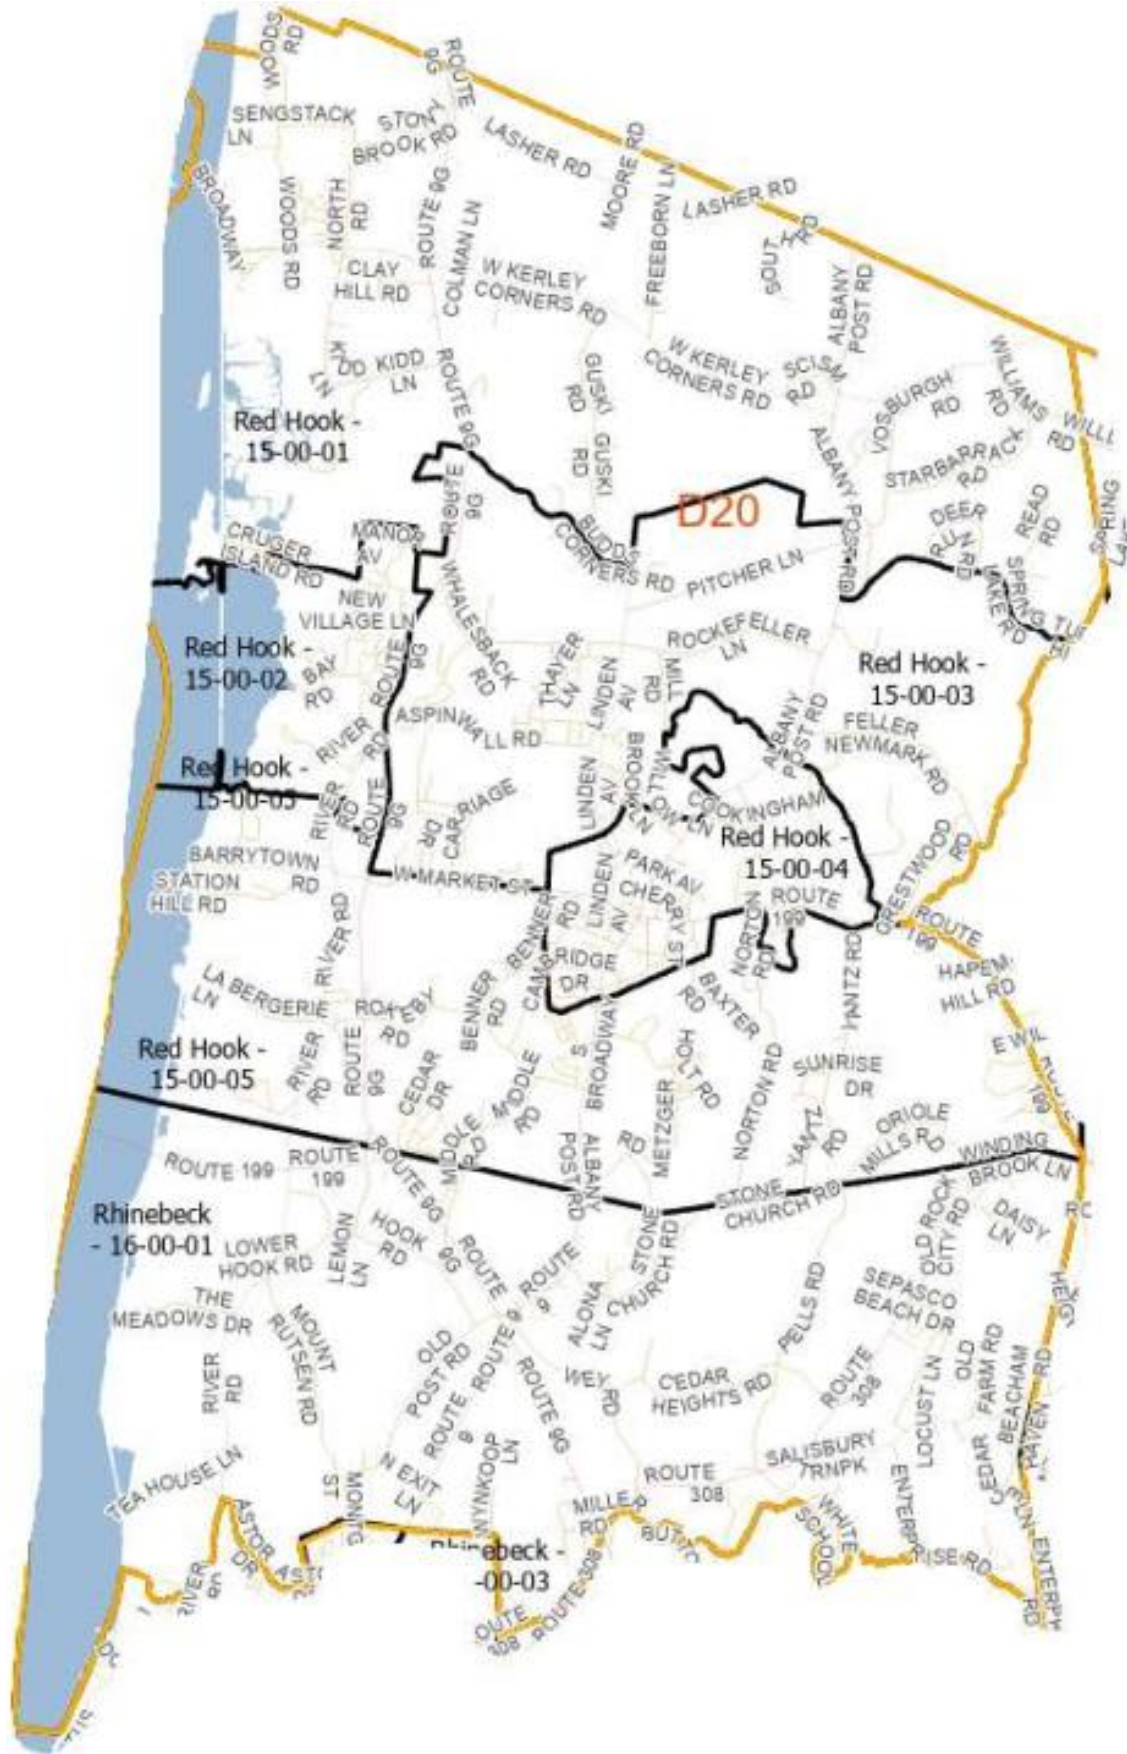

Dutchess County Legislative District 20

Dutchess County Legislative District 20