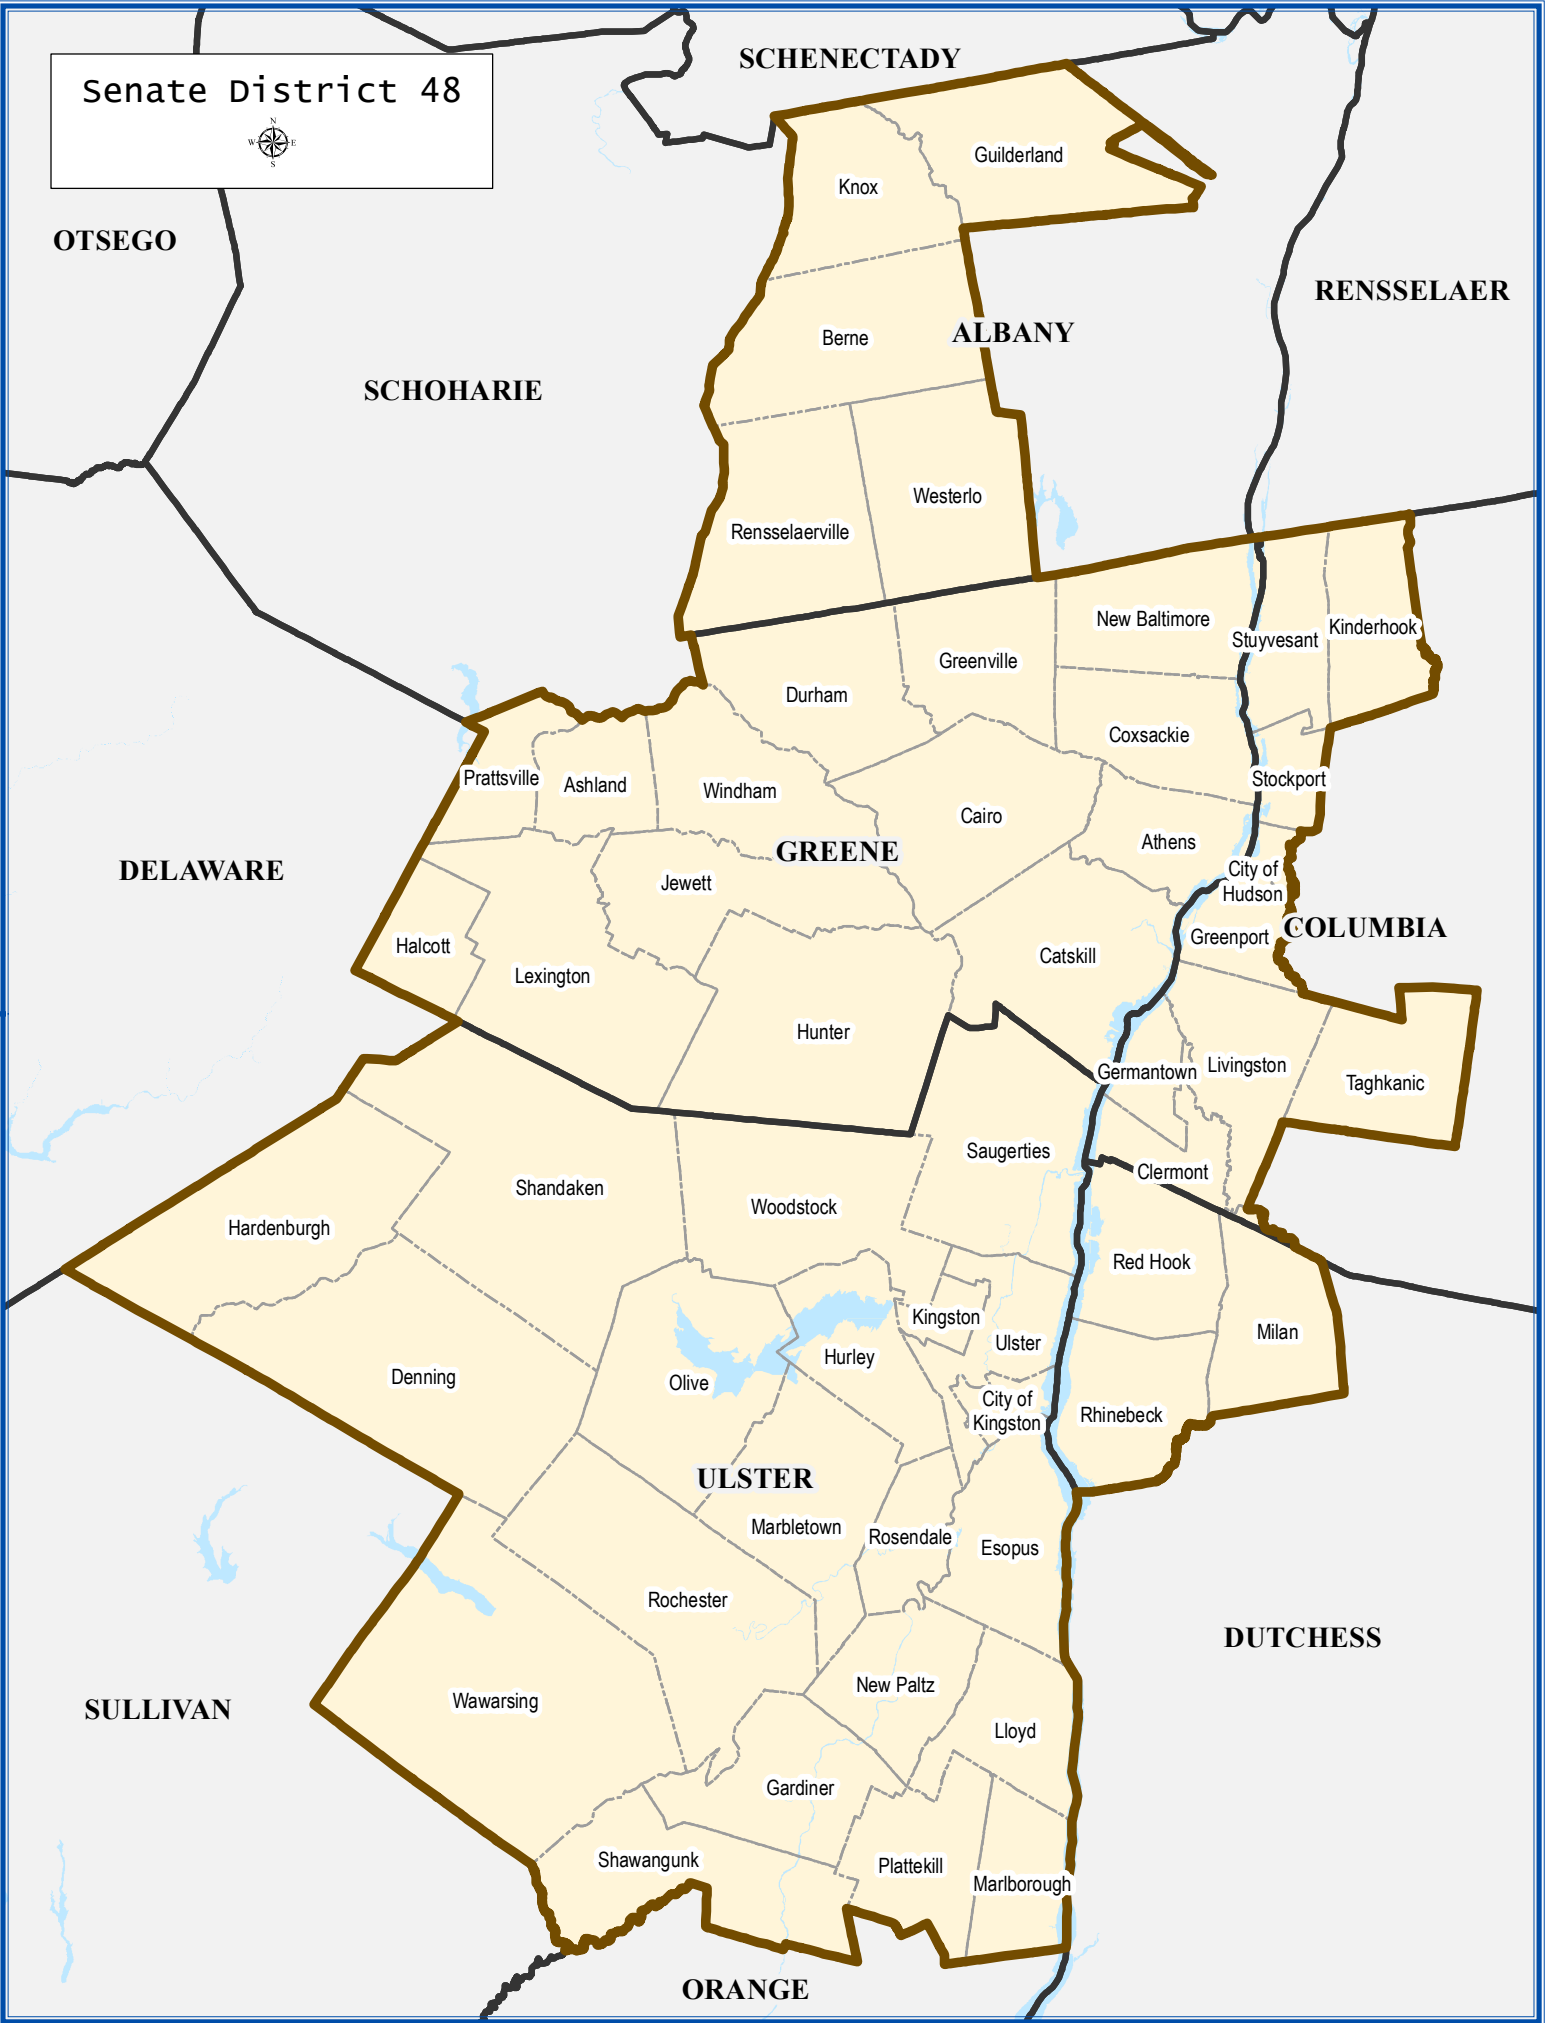

Senate District 48

OTSEGO

SCHENECTADY

RENSSELAER

SCHOHARIE

ALBANY

DELAWARE

GREENE

COLUMBIA

ULSTER

SULLIVAN

DUTCHESS

ORANGE